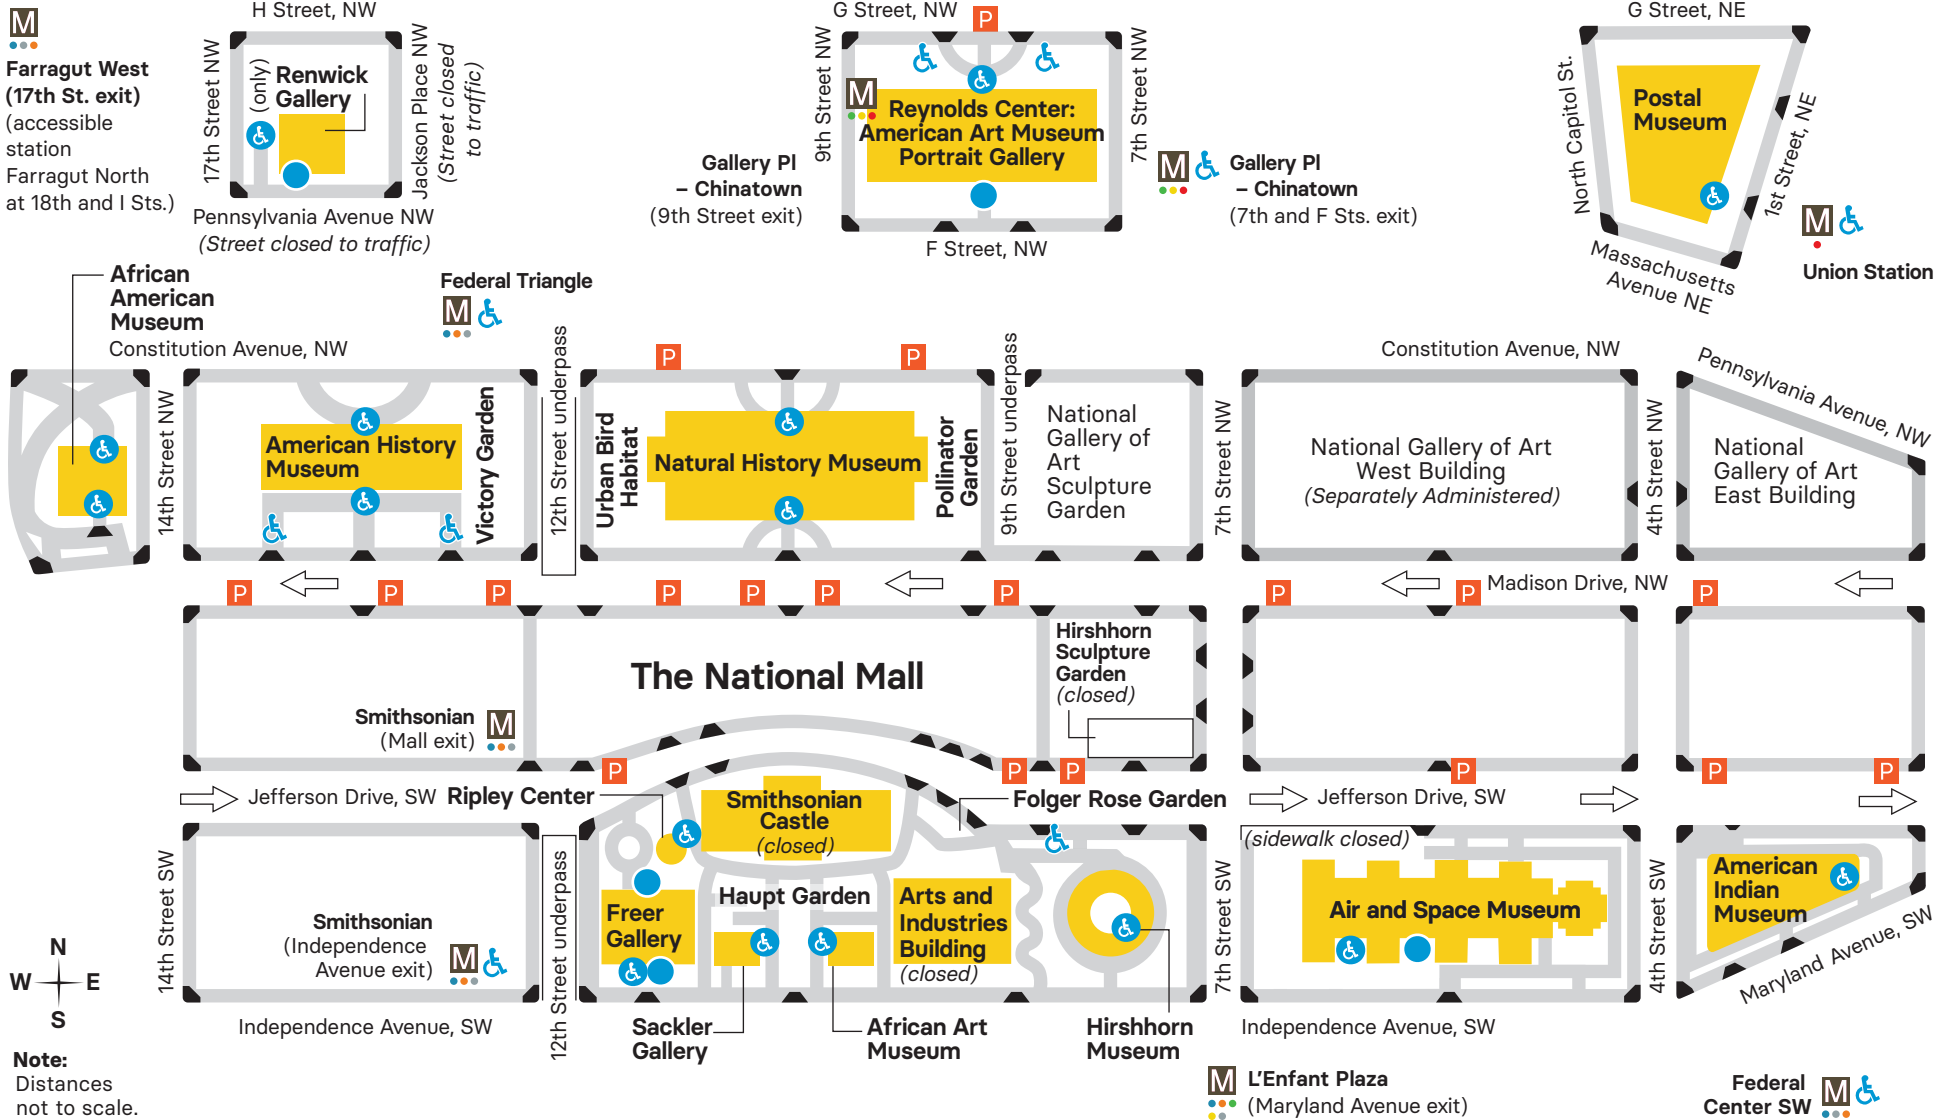

Accessibility Map | Smithsonian Museums On and Near the Mall*

- Entrance
- Entrance with Wheelchair Access
- Wheelchair Access
- Metro Station
- Curb Cut
- Paved Walkways
- Museum Building
- Designated Parking for Persons with Disabilities (metered/fee)

Other Smithsonian Museums in the Washington Area

Anacostia Museum: anacostia.si.edu/Visit/VisitorsWithDisabilities

National Zoo: nationalzoo.si.edu/visit/accessibility-and-sensory-information

Udvar-Hazy Center: airandspace.si.edu/visit/udvar-hazy-center/visiting-tips#accessibility